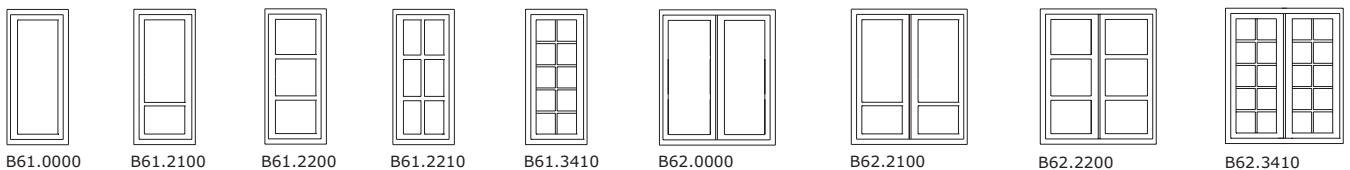

Cottage style doors, inward & outward opening

B61.0000 B61.2100 B61.2200 B61.2210 B61.3410 B62.0000 B62.2100 B62.2200 B62.3410