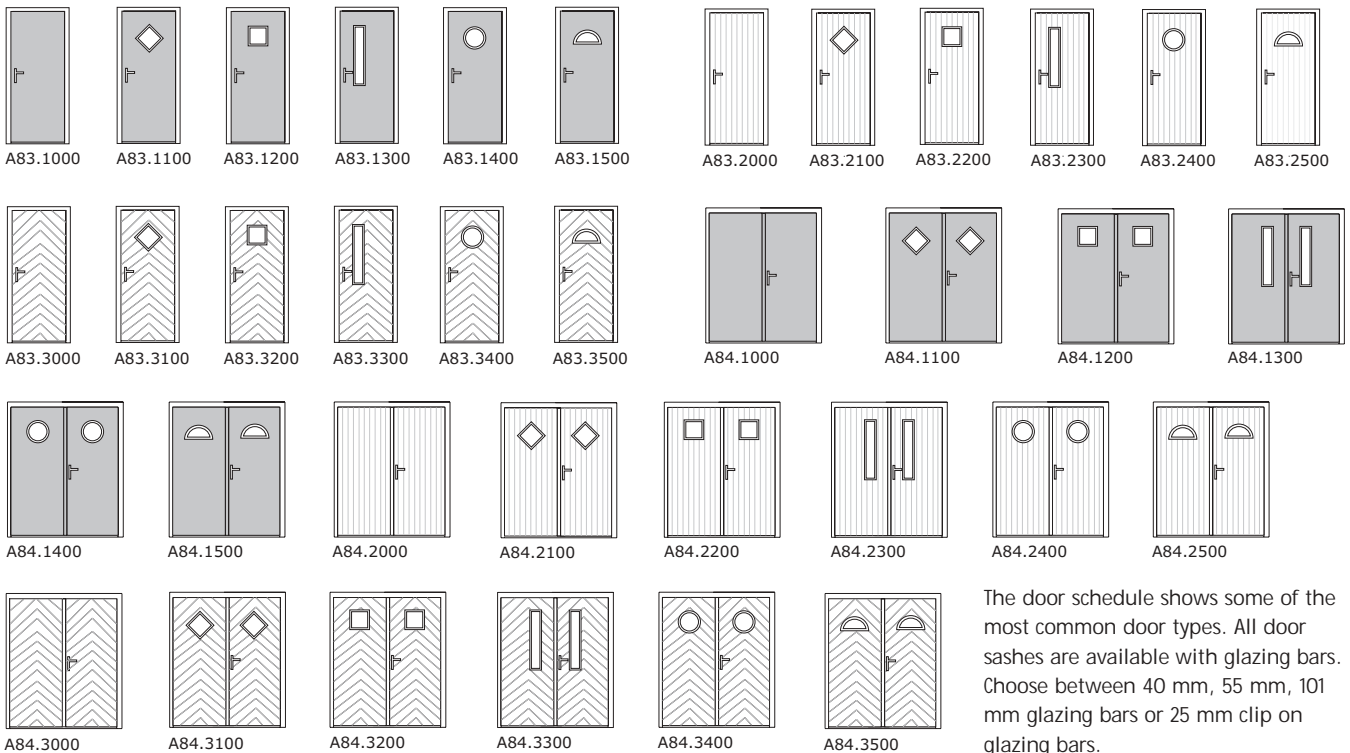

Panelled entrance doors, inward & outward opening

A83.1000 A83.1100 A83.1200 A83.1300 A83.1400 A83.1500 A83.2000 A83.2100 A83.2200 A83.2300 A83.2400 A83.2500
A83.3000 A83.3100 A83.3200 A83.3300 A83.3400 A83.3500 A84.1000 A84.1100 A84.1200 A84.1300
A84.1400 A84.1500 A84.2000 A84.2100 A84.2200 A84.2300 A84.2400 A84.2500
A84.3000 A84.3100 A84.3200 A84.3300 A84.3400 A84.3500

The door schedule shows some of the most common door types. All door sashes are available with glazing bars. Choose between 40 mm, 55 mm, 101 mm glazing bars or 25 mm clip on glazing bars.