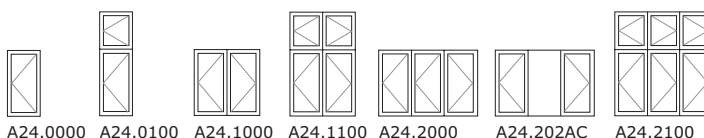

Alux® – beautifully designed timber · aluminium windows and doors

Alux® offers a range of well designed products. With a 115 mm frame depth and combined sash/frame dimensions close to those of traditional windows. System Alux is suitable for both new buildings and replacement. Its slim profiles also ensure maximum daylight penetration.

You may contact Hvidbjerg Vinduet at any time for advice and guidance in connection with specific construction projects. Please use the phone number or e-mail address to contact us. For further information about our company and products, please visit www.hvidbjergvinduet.com

Fixed light

Topswing

Sidehung

Tilt & turn

Sideguided

Topguided

Cottage style

Fixed lights w/ mouldings

All opening sashes are available with glazing bars. Choose between 40 mm, 55 mm glazing bars or 25 mm clip on glazing bars.