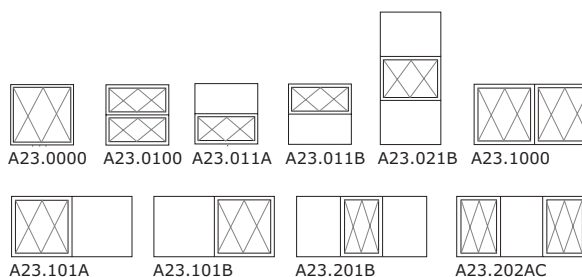

Topswing

Sidehung