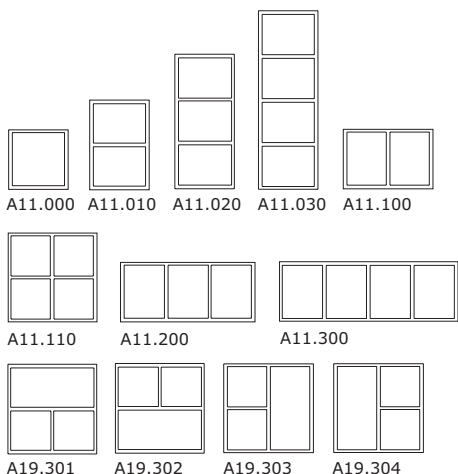

Fixed light